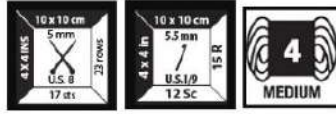

REDHEART Super Saver[®]

198 g | 333 m per ball

**0311
WHITE**

**0312
BLACK**

**0313
ARAN**

**0316
SOFT WHITE**

**0319
CHERRY RED**

**0320
CORNMEAL**